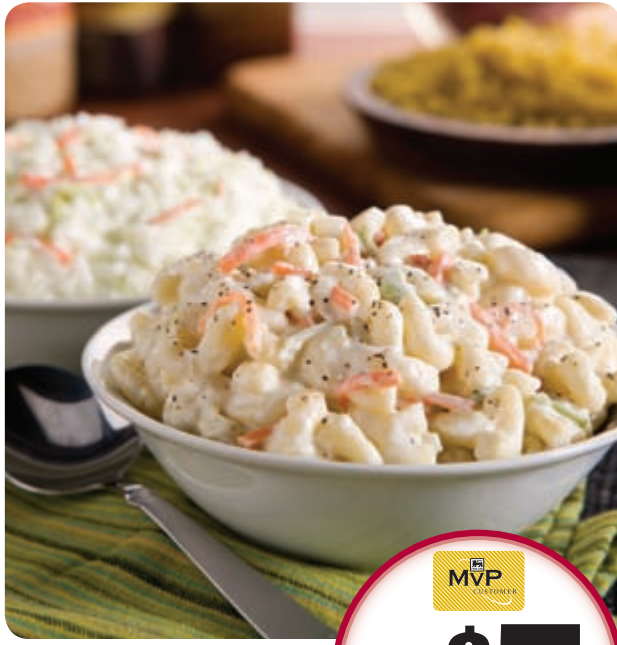

fresh Deli & Bakery

Available In Most Stores

Kretschmar
Select Varieties
Kretschmar Ham

Without MVP Card \$7.99 Lb.

\$7.49
lb.

15-16 Ounce
Select Varieties
Food Lion Deli Salads

Without MVP Card \$2.99 Each